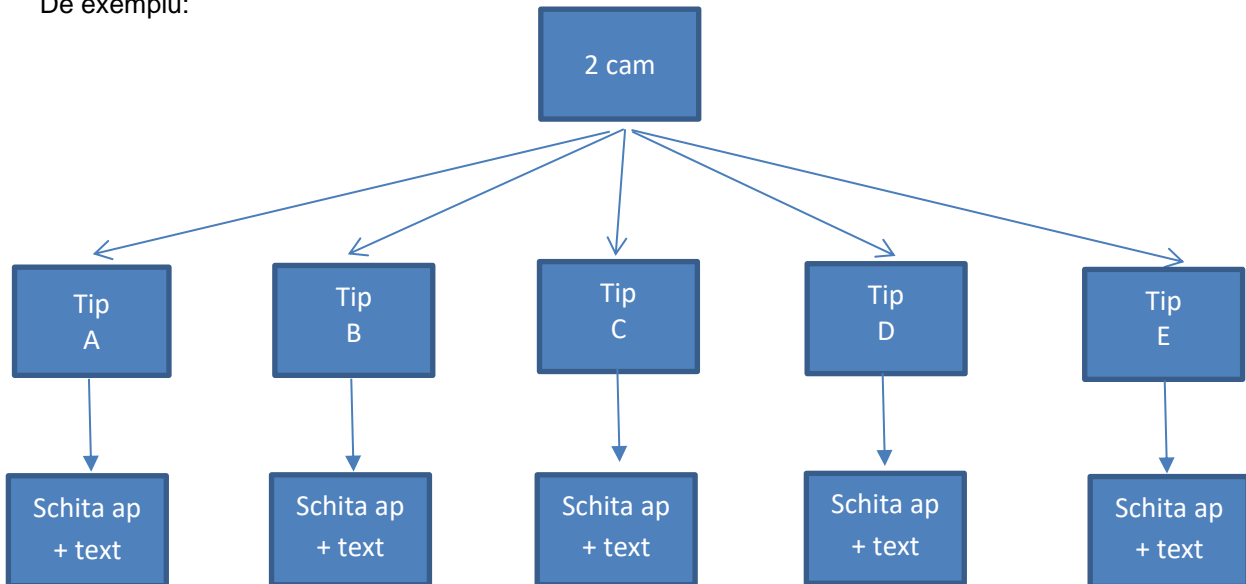

A treia pagina/sectiune – „Apartamente”:

Va contine pictograme/imagini cu tipurile de apartamente, care accesate vor deschide pagini corespunzatoare cu informatii suplimentare (schite/imaginii/text) pe fiecare nivel ierarhic.

De exemplu: