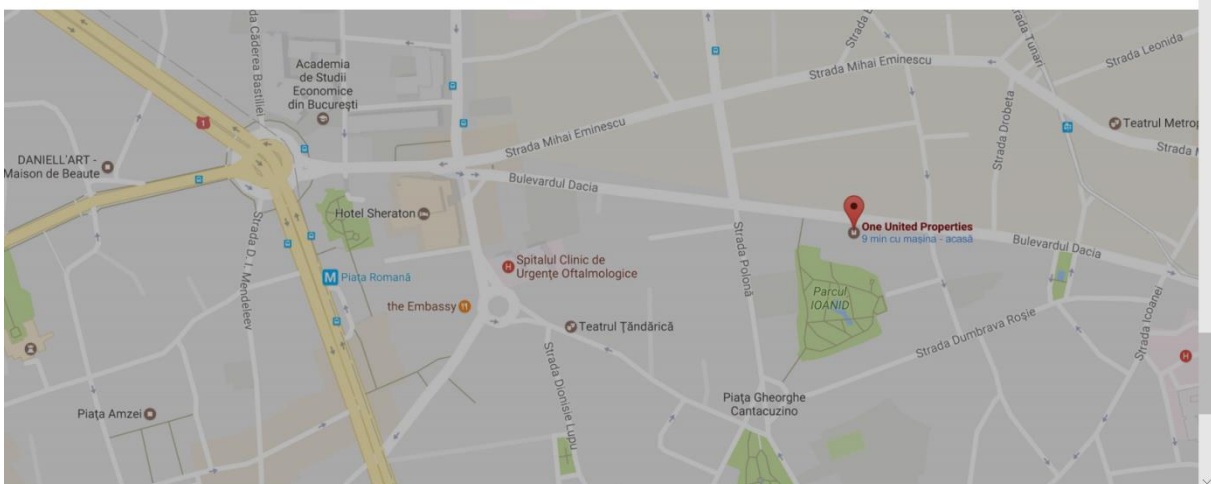

A cincea pagina/sectiune – „Modalitate de plata”

Va cuprinde detalii despre modalitatile de plata, finantari (text, pictograme, imagini)

In sectiunea aceasta va fi si un e-book despre proiect (format pdf), care se va actualiza constant. Accesand imaginea se va deschide e-book-ul care va putea fi descarcat gratuit.

A sasea pagina/sectiune – „Localizare”